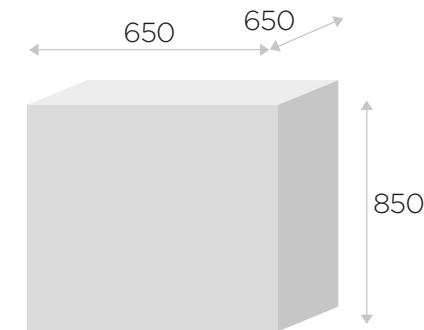

Packaging

Guarantee

The product is subject to 3-year door-to-door guarantee for maximum customer satisfaction.

All dimensions in millimeters. The nominal dimension may be slightly different depending on the product configuration. The tolerance of dimensions between products of the same configuration is +/- 5 mm.