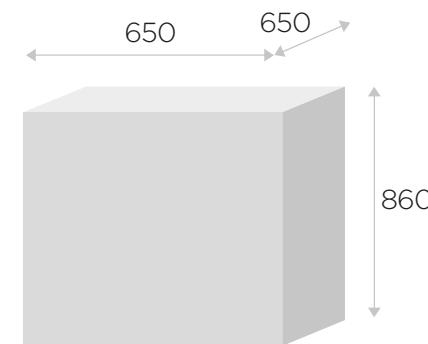

Set

www.pohodlnyinterier.cz
info@pohodlnyinterier.cz

Characteristics

Profiled backrest

Depending on the version, it can be upholstered with a selected fabric or mesh (Net) ensuring free air flow.

Stacking

Stackable up to 4 chairs. The function facilitates transport and storage.

Skid

The Set V version is available on a chrome frame in the form of a skid.

Arm armrests

Chairs are available in the option with plastic armrests.

Chromed frame

The Set version is available on a chrome frame in the form of 4 legs with feet or wheels.

Dimensions

Seat: 465 (width) x 455 (depth)

Packaging

Guarantee

The product is subject to 3-year door-to-door guarantee for maximum customer satisfaction.

All dimensions in millimeters. The nominal dimension may be slightly different depending on the product configuration. The tolerance of dimensions between products of the same configuration is +/- 5 mm.