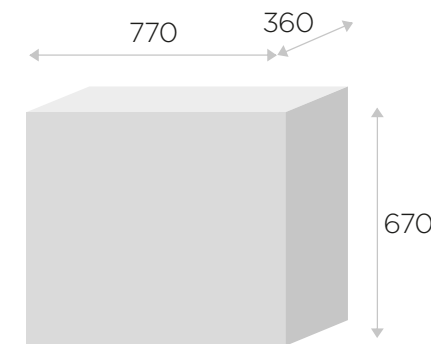

Guarantee

The product is subject to 3-year door-to-door guarantee for maximum customer satisfaction.

All dimensions in millimeters. The nominal dimension may be slightly different depending on the product configuration. The tolerance of dimensions between products of the same configuration is +/- 5 mm.