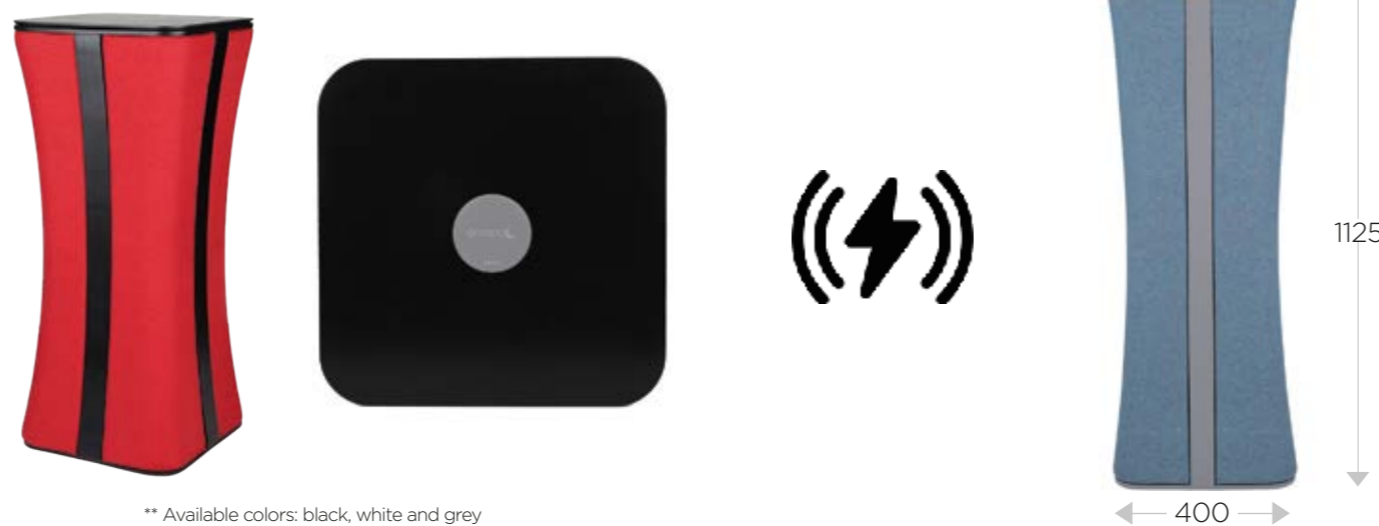

Wooden frame available in the selected color. Steel connector available in 3 colors*.

Jula Auto-Return

Base with the memory function of returning the seat to its original position.

Bucket seat

Wide seat upholstered with a selected fabric.

* Available colors: black, white and chrome | ** Available colors: black, white and grey

Jula

www.pohodlnyinterier.cz
info@pohodlnyinterier.cz

Barstools

Jula Barstool V

Metal frame in the form of a skid, available in 3 colors*.

Jula Barstool PB

Round steel base, available in 3 colors**.

* Available colors: black, white and chrome | ** Available colors: black, white and grey

Tables

Jula Table

A wide selection of coffee and banquet tables on round metal bases in 3 colors**. Two heights available - 74 cm and 110 cm. Choose one of three types of tops - laminated board, MDF, and metal.

Jula Tower

Banquet table with a wooden top and vertical crossbars, upholstered with a selected upholstery fabric. Inductive Charger - Jula Tower with inductive charger (15W) hidden in the table top.

** Available colors: black, white and grey