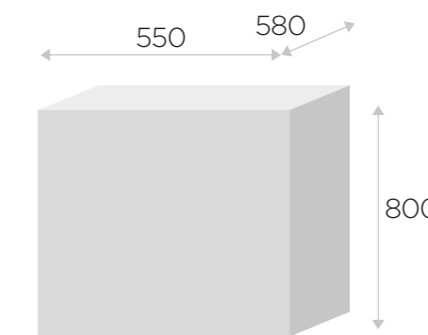

Jula Barstool PB

Round steel base, available in 3 colors**.

* Available colors: black, white and chrome | ** Available colors: black, white and grey

Tables

Jula Table

A wide selection of coffee and banquet tables on round metal bases in 3 colors**. Two heights available - 74 cm and 110 cm. Choose one of three types of tops - laminated board, MDF, and metal.

Jula Tower

Banquet table with a wooden top and vertical crossbars, upholstered with a selected upholstery fabric. Inductive Charger - Jula Tower with inductive charger (15W) hidden in the table top.

** Available colors: black, white and grey

Dimensions

Seat: 440 (width) x 440 (depth)

Packaging

Guarantee

The product is subject to 3-year door-to-door guarantee for maximum customer satisfaction.

All dimensions in millimeters. The nominal dimension may be slightly different depending on the product configuration. The tolerance of dimensions between products of the same configuration is +/- 5 mm.