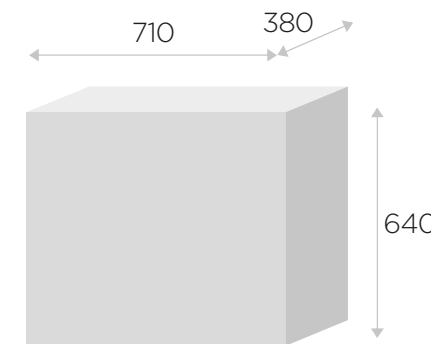

Lumbar profile

Adjustable height. Provides optimal back support

Seat

Upholstered with a selected fabric, it has adjustable hardness (elasticity) of the central part of the seat.

Headrest

Available in the Futura 4S Plus chair. Adjustable in height, depth, and rotation around the horizontal axis.

Backrest

Upholstered with mesh ensuring free air flow. Adjustable height.

Dimensions

Packaging

Guarantee

The product is subject to 3-year door-to-door guarantee for maximum customer satisfaction.

All dimensions in millimeters. The nominal dimension may be slightly different depending on the product configuration. The tolerance of dimensions between products of the same configuration is +/- 5 mm.