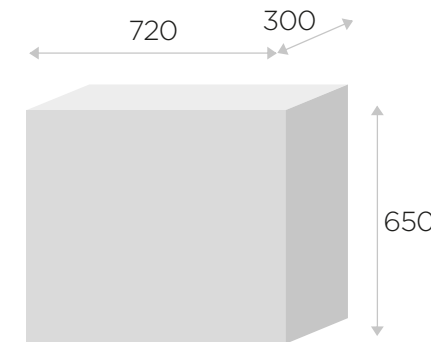

Packaging

All dimensions in millimeters. The nominal dimension may be slightly different depending on the product configuration. The tolerance of dimensions between products of the same configuration is +/- 5 mm.

Guarantee

The product is subject to 3-year door-to-door guarantee for maximum customer satisfaction.