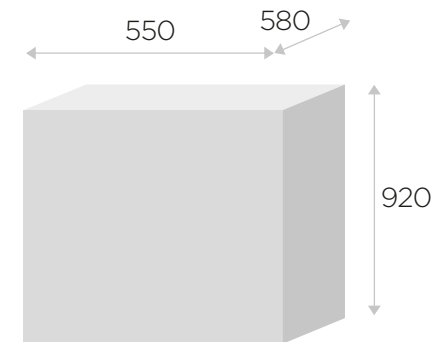

Top

Practical, wooden top available in 2- and 3-person benches.

Trolley

Practical trolley for transporting or storing at least 8 chairs. Fitted with wheels with a brake.

Bench

A bench on a black powder-coated steel structure. 2-, 3-, 4- and 5-person benches available.

Dimensions

Packaging

Guarantee

The product is subject to 2-year door-to-door guarantee for maximum customer satisfaction.

All dimensions in millimeters. The nominal dimension may be slightly different depending on the product configuration. The tolerance of dimensions between products of the same configuration is +/- 5 mm.