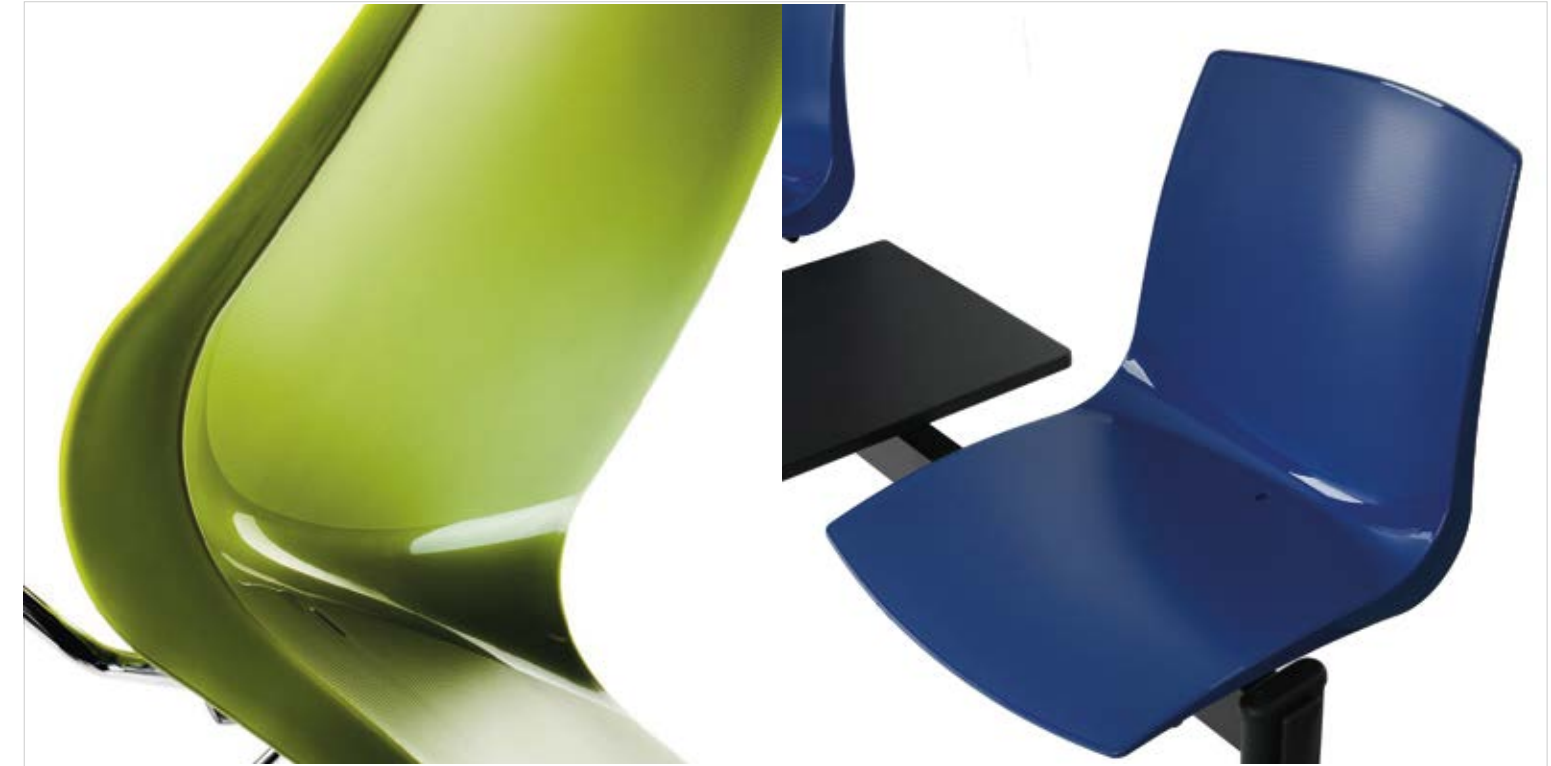

Ari

www.pohodlnyinterier.cz
info@pohodlnyinterier.cz

Characteristics

Seat

Made of durable polypropylene. Easy to clean. Red, White, Black, Blue, Sky Blue, Green, Orange.

Frame

Chrome frame in the form of 4 legs.

Top

Practical, wooden top available in 2- and 3-person benches.

Trolley

Practical trolley for transporting or storing at least 8 chairs. Fitted with wheels with a brake.

Bench

A bench on a black powder-coated steel structure. 2-, 3-, 4- and 5-person benches available.